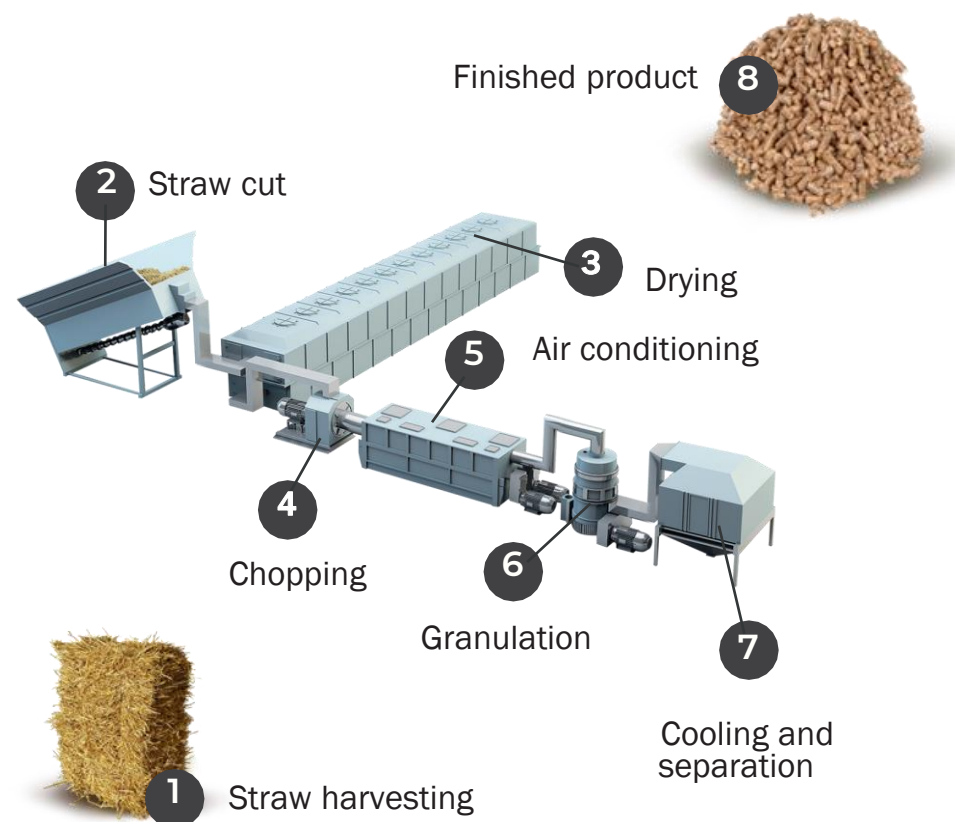

About company

PELLEGREEN is a modern manufacturer of pellets, with a production process based on cutting-edge technologies and utilization of German Amandus (Kahl) production lines. We use agricultural biomass as the primary raw material: straw of cereals and rapeseed, alfalfa, miscanthus, etc.

PELLEGREEN is the largest Ukrainian exporter of straw pellets. The company's share accounts for 95% of the total Ukrainian exports of the product. With the main sale markets being the EU and the Middle East countries.

Scheme of production chain